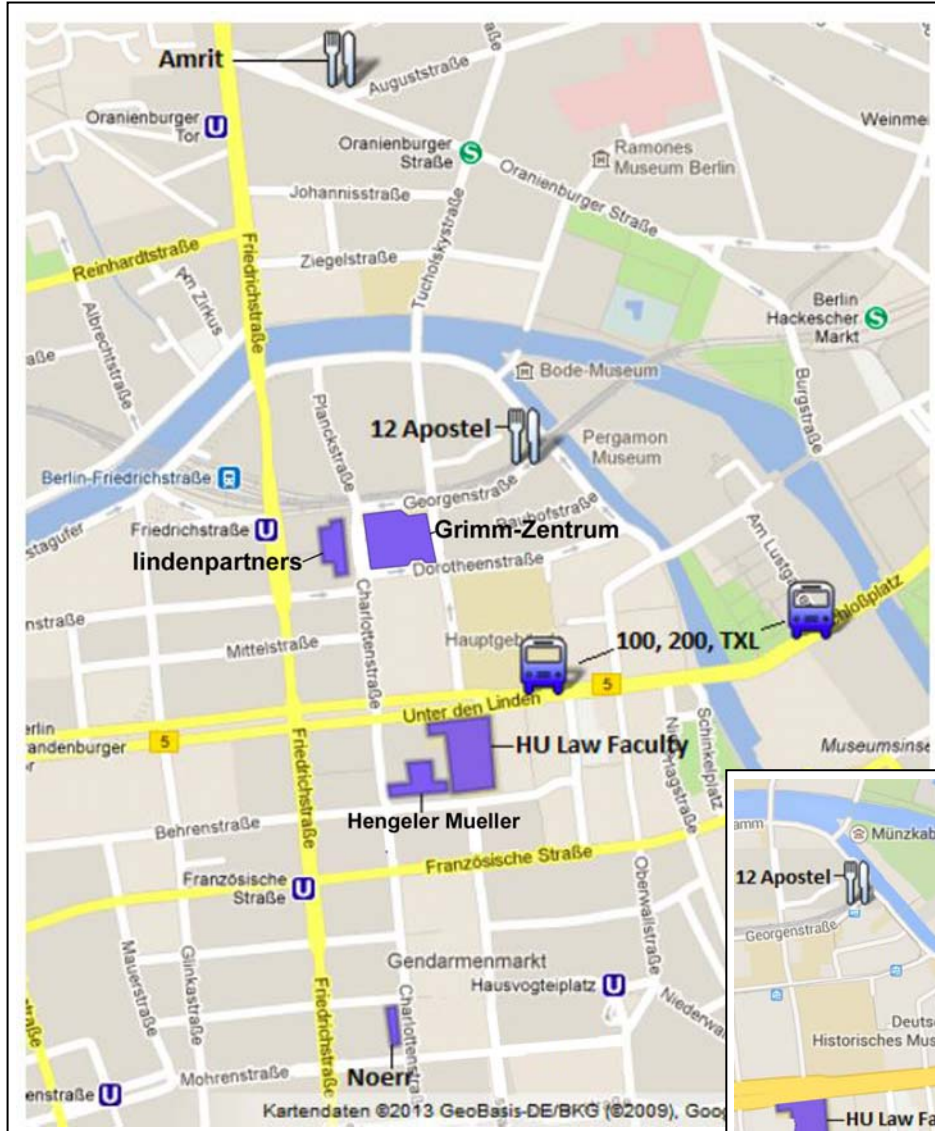

HMA HUMBOLDT MOOT ASSOCIATION E.V.
Berlin Premoot 2014 • Location Plan

HU-Law Faculty, Unter den Linden 9, Bebelplatz 1*

Grimm Zentrum, Geschwister-Scholl-Straße 3**

Hengeler Mueller, Behrenstraße 42

lindenpartners, Friedrichstraße 95

Noerr, Charlottenstraße 57

Amrit, Oranienburger Str. 45

12 Apostel, Georgenstraße 2

Avenue, Karl-Marx-Allee 34

*The Bebelplatz-Entry will be closed on Saturday and Sunday, please use Unter den Linden instead.

** Direct access to the registration and opening via the side entrance at Geschwister-Scholl-Straße, or follow the signs in the main Hall of the Grimm Zentrum